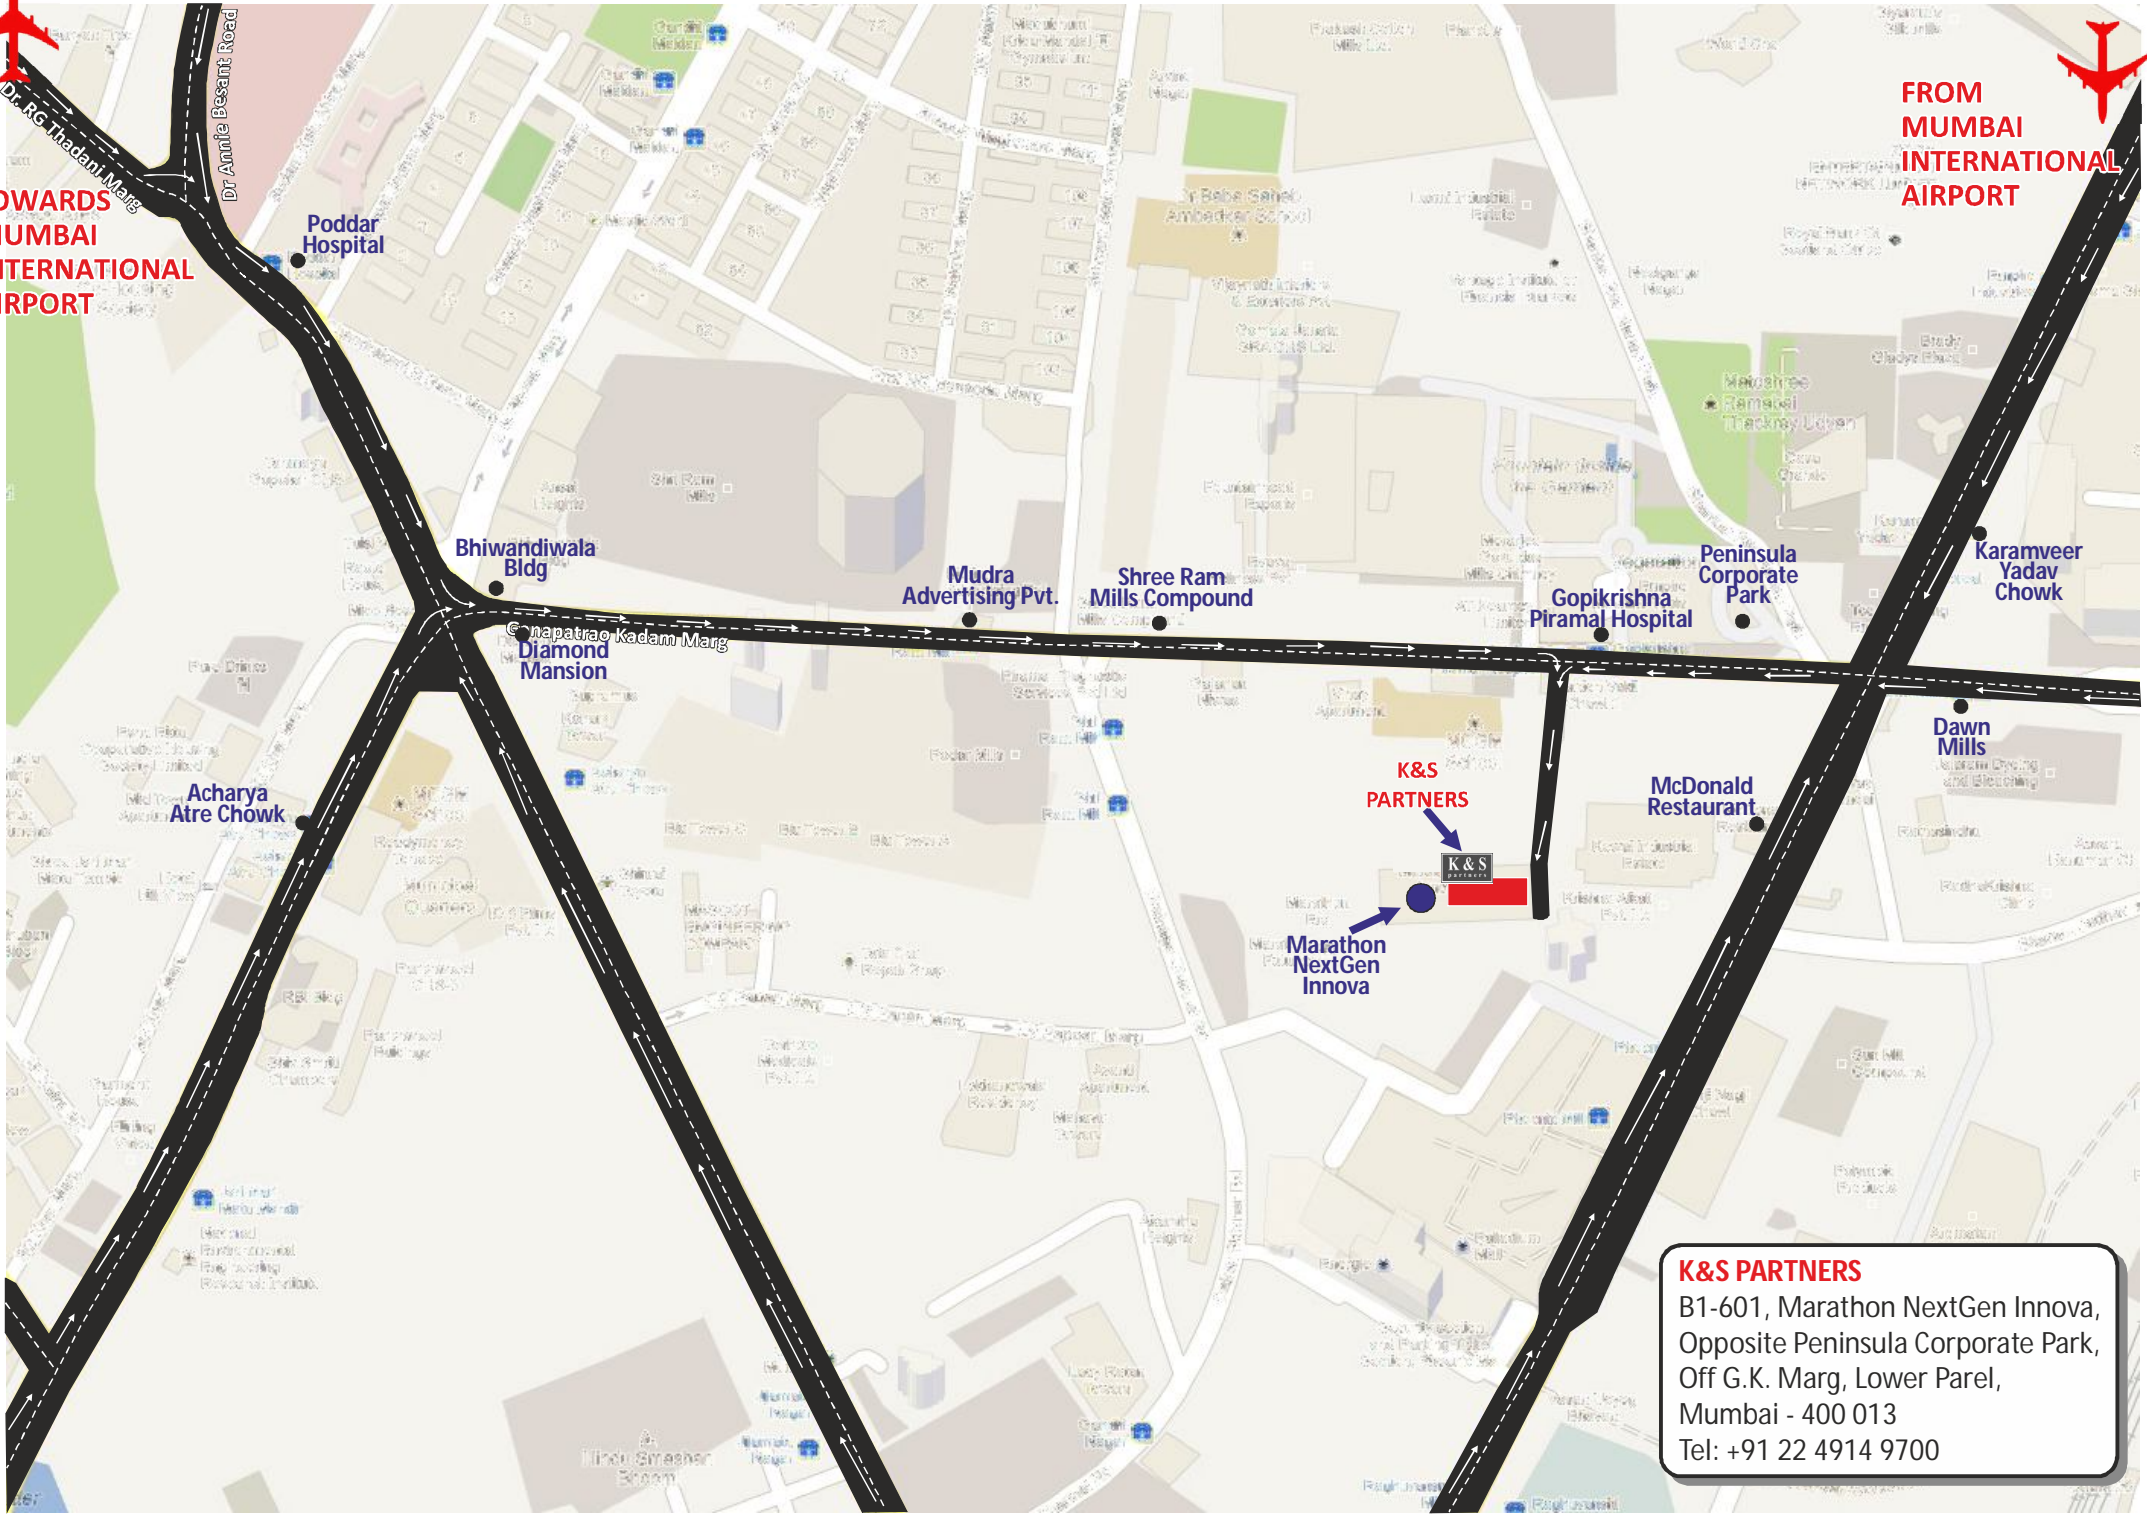

**TOWARDS  
MUMBAI  
INTERNATIONAL  
AIRPORT**

**FROM  
MUMBAI  
INTERNATIONAL  
AIRPORT**

**K&S PARTNERS**  
B1-601, Marathon NextGen Innova,  
Opposite Peninsula Corporate Park,  
Off G.K. Marg, Lower Parel,  
Mumbai - 400 013  
Tel: +91 22 4914 9700